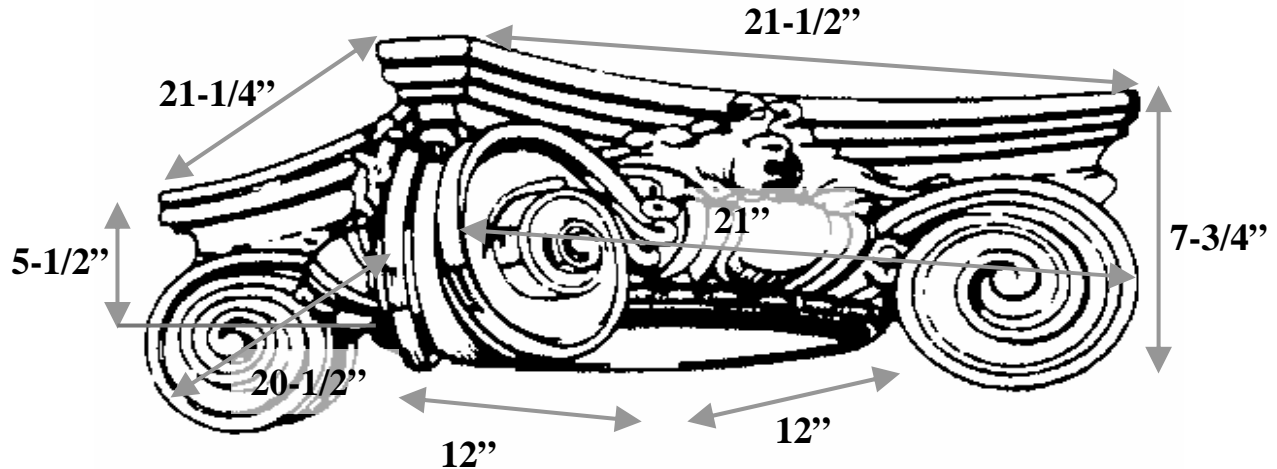

Decorative Capitals For Square Columns

Marble Fiberglass Reinforced Polymer Composite Product Manufactured By Timeless Architectural Reproductions, Inc.™

12" Square Scamozzi

Item #	SS12-105
Material	Resin and marble composite
Load Bearing	Yes
Product Weight	53 lbs
Shipping Weight	60 lbs
Base	12" x 12"
Inside Ring	6-1/4" (ring not shown)
Outside Ring	8"
Capital Height	5-1/2"
Abacus	21-1/2" x 21-1/4"
Scroll to Scroll	21" x 20-1/2"
Scroll Height	7-3/4"